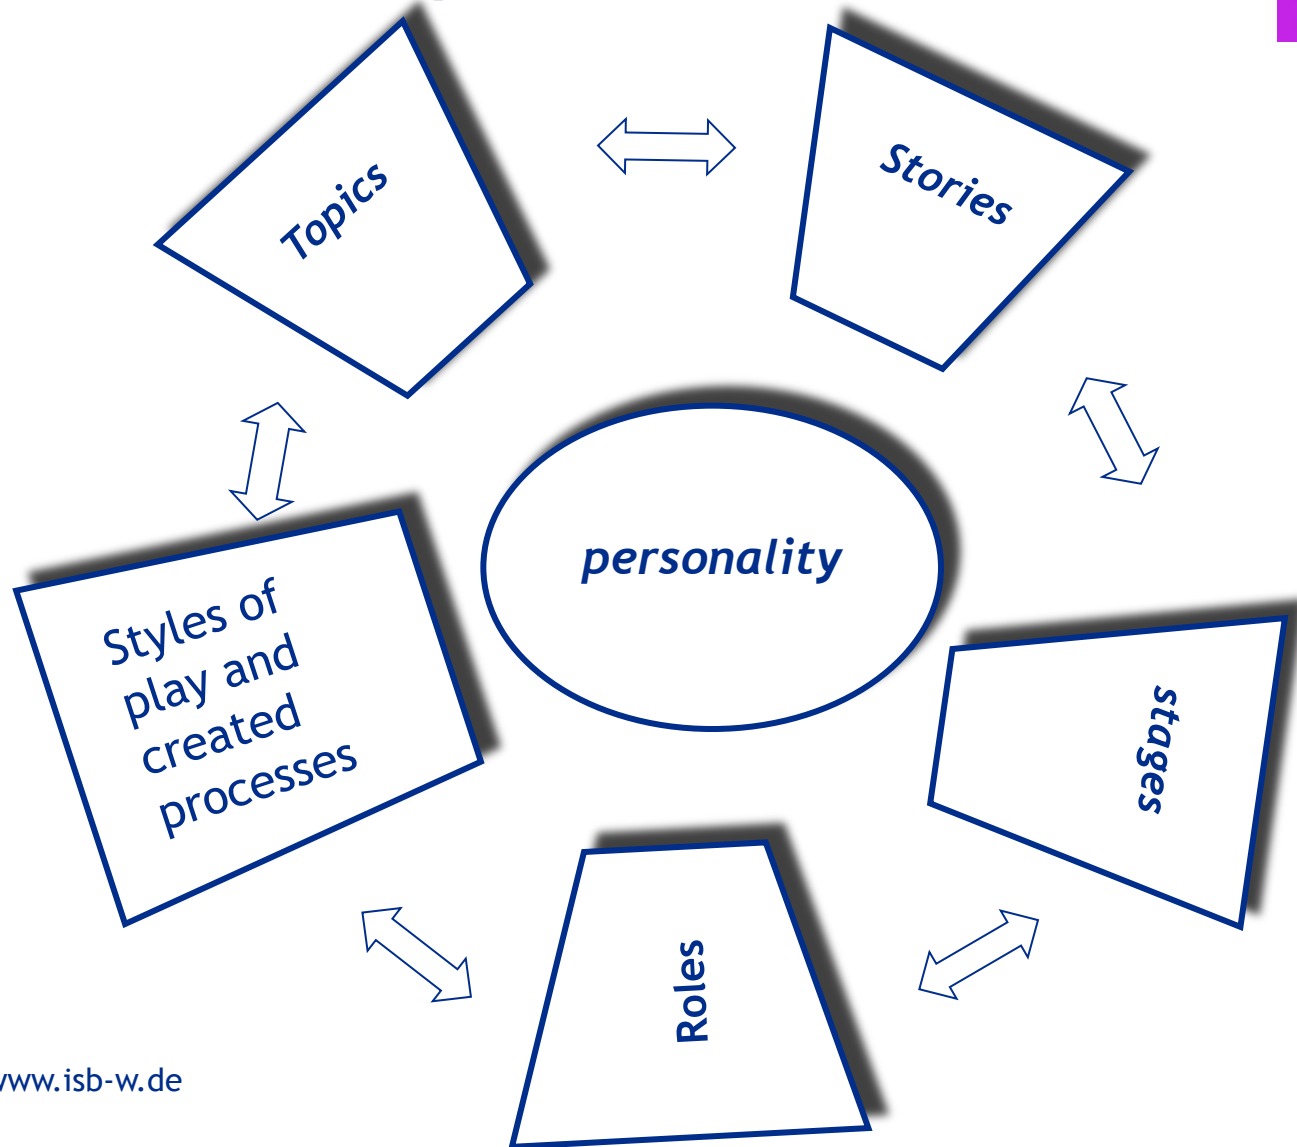

# Theatre metaphor

# The theatre metaphor

1. personality as a portfolio of ones roles, stages, themes, stories and styles of play
2. dialog on personality including observations and intuitions
3. oriented to past, present or future
4. individuals and also organizations meet for inventing shared plays, tying together roles, stages, stories etc.

# Personality in terms of the theatre metaphor

www.isb-w.de

# Relationships in terms of the theatre-metaphor